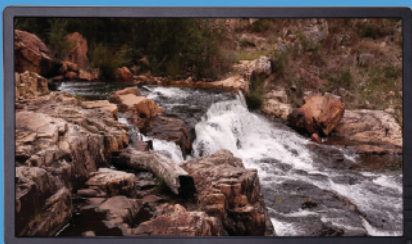

# Spring Single Monitor Arm

For Monitors up to 34" or 10KG

## SWIVEL SINGLE

Designed to be simple, flexible and functional

Installing a monitor arm is easy and quick. Removing and replacing screens takes seconds with wide swivel range of moment.

[www.infinitearm.sg](http://www.infinitearm.sg)

# Swivel Single Monitor Arm

For Monitors up to 34" or 12.5KG

Mounting Standards: VESA FDMI MIS-D, 100/75

(Hole pattern: 100 x 100 mm & 75 x 75 mm)

Pivot Range: 360°

Pan Range: 240°

Tilt Range: 105°

Weight load per arm:  $\leq 12.5\text{KG}$