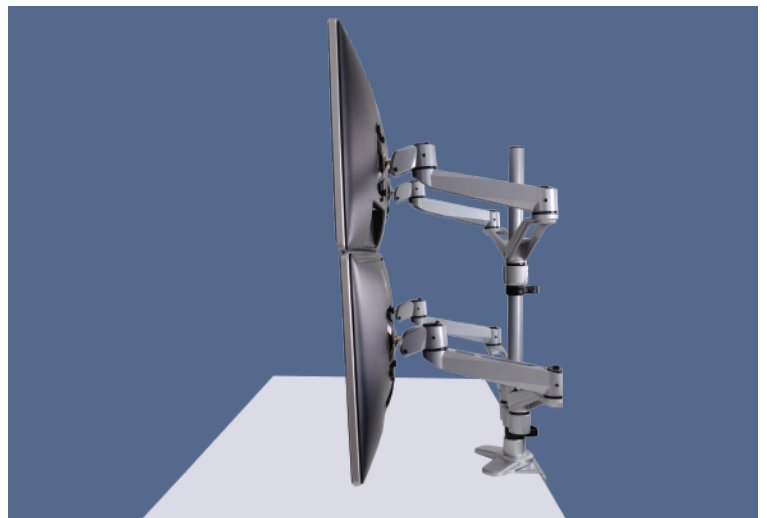

infinitearm

Swivel Quad Monitor Arm

For Four Monitors up to 27" or 6.5KG

SWIVEL QUAD

Obtain the perfect
quad screen setup

Use infinitearm Swivel Quad monitor arms and
achieve the ideal workspace ergonomics without
any hassle.

www.infinitearm.sg

Contact us for a office demonstration
at your workplace!

Swivel Quad Monitor Arm

For Three Monitors up to 27" or 6.5KG

							
SCREEN	VESA	LOAD	TILT	PAN	ROTATE	EXTENSION	ANGLE
≤27"	75 x 75 (mm) 100 x 100 (mm)	≤10kg	105°	240°	360°	0 -520mm	Nil

Mounting Standards: VESA FDMI MIS-D, 100/75
(Hole pattern: 100 x 100 mm & 75 x 75 mm)

Pivot Range: 360°

Pan Range: 240°

Tilt Range: 105°

Weight load per arm: ≤6.5KG

Material: High Quality Aluminium